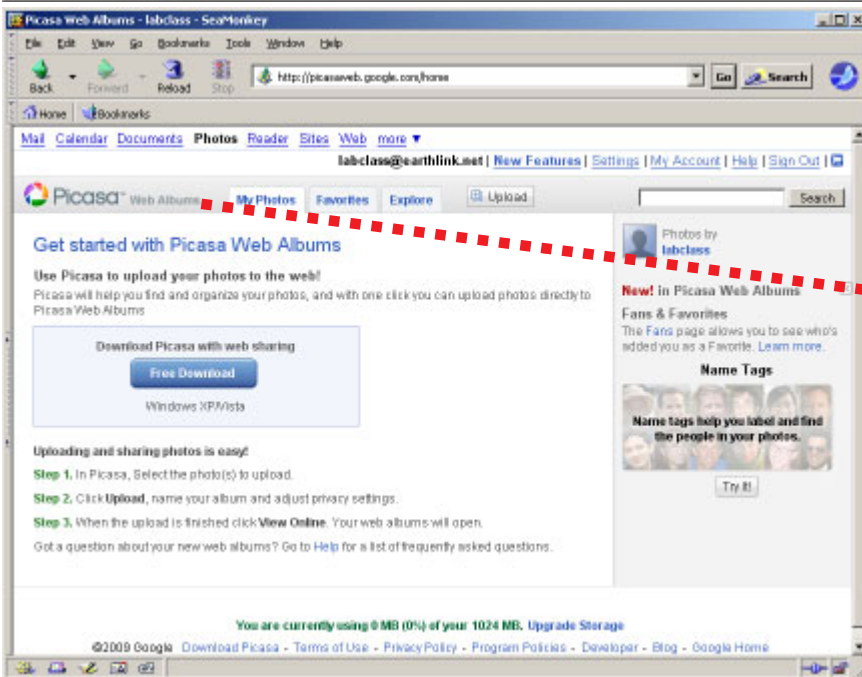

4. The Google accounts window will open with the “Welcome to Picasa Web Albums” page.

For “Desired Username,” fill in any name that is different from any of the names you used when setting up your blogger account. Click “Check Availability.” If the username is not available, delete it and type a different name. Check the availability again. Continue to type in new names until you find one that is available.

Enter your true first and last names and click “Continue.”